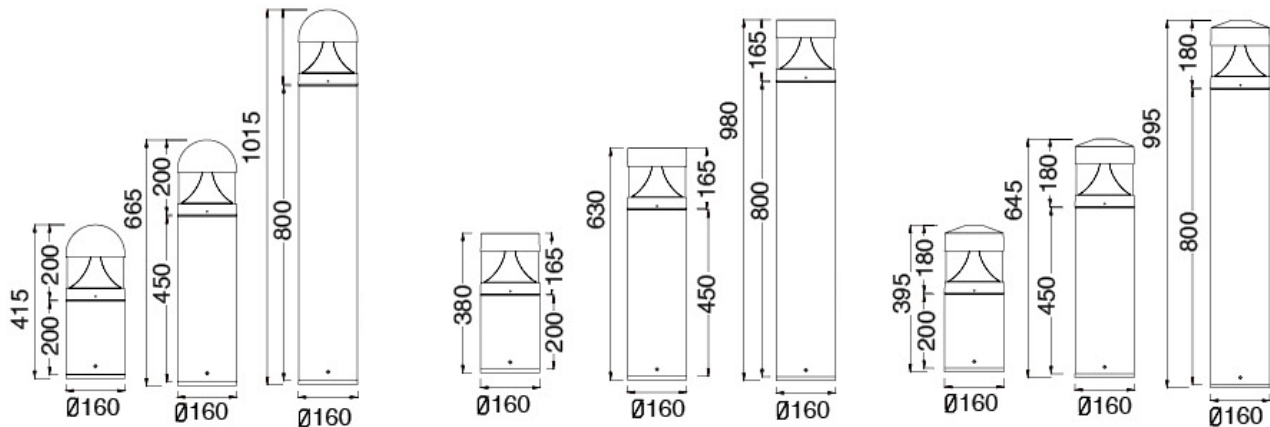

## Bollards Landscape lighting fixtures/ Walk Way

Model Number	KA-23A-H	KA-23A-M	KA-23A-L	KA-23B-L	KA-23B-M	KA-23B-H	KA-23C-L	KA-23C-M	KA-23C-H
PIC Code	BL-AH	BL-AM	BL-AL	BL-BL	BL-BM	BL-BH	BL-CL	BL-CM	BL-CH
Dimension	Φ160mm/ height:1015mm	Φ160mm/ height:665mm	Φ160mm/ height:415mm	Φ160mm/ height:380mm	Φ160mm/ height:630mm	Φ160mm/ height:980mm	Φ160mm/ height:395mm	Φ160mm/ height:645mm	Φ160mm/ height:995mm

### COMMON SPECS:

Watts	20W	Material	Die-cast Aluminum Clear PC lens
CCT	3,000K	Voltage	110 ~ 240V 50Hz / 60Hz
IP / Class	IP65, Class 1		

Model NO.	PIC Code	Watts	MSRP	PG&E Code
KA-23A-H	BL-AH	20W	\$160.00	N/A
KA-23B-H	BL-BH			
KA-23C-H	BL-CH			
KA-23A-M	BL-AM	20W	\$145.00	N/A
KA-23B-M	BL-BM			
KA-23C-M	BL-CM			
KA-23A-L	BL-AL	20W	\$135.00	N/A
KA-23B-L	BL-BL			
KA-23C-L	BL-CL			