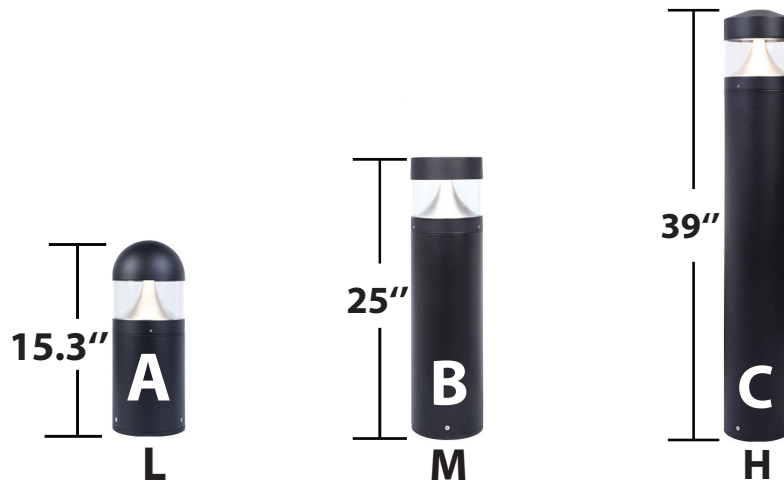

## Bollards Landscape lighting fixtures/ Walk Way

Model Number	KA-23A-H	KA-23A-M	KA-23A-L	KA-23B-L	KA-23B-M	KA-23B-H	KA-23C-L	KA-23C-M	KA-23C-H
PIC Code	BL-AH	BL-AM	BL-AL	BL-BL	BL-BM	BL-BH	BL-CL	BL-CM	BL-CH
Dimension	Φ160mm/ height:1015mm	Φ160mm/ height:665mm	Φ160mm/ height:415mm	Φ160mm/ height:380mm	Φ160mm/ height:630mm	Φ160mm/ height:980mm	Φ160mm/ height:395mm	Φ160mm/ height:645mm	Φ160mm/ height:995mm

### COMMON SPECS:

Watts	20W	Material	Die-cast Aluminum Clear PC lens
CCT	3,000K	Voltage	110 ~ 240V 50Hz / 60Hz
IP / Class	IP65, Class 1		

Model NO.	PIC Code	Watts	MSRP	PG&E Code
KA-23A-H	BL-AH	20W	\$160.00	N/A
KA-23B-H	BL-BH			
KA-23C-H	BL-CH			
KA-23A-M	BL-AM	20W	\$145.00	N/A
KA-23B-M	BL-BM			
KA-23C-M	BL-CM			
KA-23A-L	BL-AL	20W	\$135.00	N/A
KA-23B-L	BL-BL			
KA-23C-L	BL-CL			