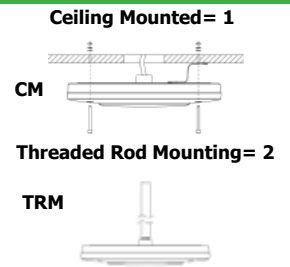

Canopy Light- III

Fuel Pump Canopy Luminaires / Exterior Fixtures & Retrofit Kits

Model Number	CP-100W-1111-1601 (CM)	CP-130W-1111-1601 (CM)	CP-150W-3111-1601 (CM)
	CP-100W-1112-1601 (TRM)	CP-130W-1112-1601 (TRM)	CP-150W-3112-1601 (TRM)
PIC Code	C-100	C-130	C-150
Wattage	100W	130W	150W
Lumen	11,500 LM	14,900 LM	17,000 LM
Power Supply	Meanwell	Meanwell	Meanwell: CLG
Dimension	10.6" x 10.6" x 3.5"		15.0" x 15.0" x 3.1"
Voltage	AC100~277V 50/60Hz		1601= AC100~277V 50/60Hz 1602= AC 200~400V

COMMON SPECS:

Lumen Efficacy	110~115 LM/W	CCT	4,000K, 5,000K, 5,700K
Viewing Angle	110°	IP Grade	IP65

Canopy Light- III

Fuel Pump Canopy Luminaires / Exterior Fixtures & Retrofit Kits

Model Number	CP-45W-2111-1601 (CM)	CP-75W-2111-1601 (CM)
	CP-45W-2112-1601 (TRM)	CP-75W-2112-1601 (TRM)
PIC Code	C-045	C-075
Wattage	45W	75W
Lumen	5,000 LM	8,600 LM

COMMON SPECS:

Dimension	10.6" x 10.6" x 3.5"	LED Brand	LUMILEDS
Voltage	AC100~277V 50/60Hz	CCT	4,000K, 5,000K, 5,700K
Power Supply	Song Sheng	IP Grade	IP65
Lumen Efficacy	110~115 LM/W	Housing	Aluminum
Viewing Angle	110°		