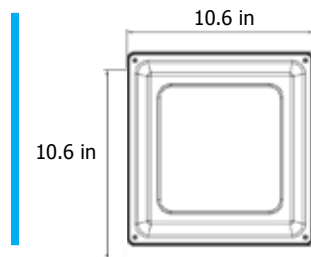

Canopy Light- III

Fuel Pump Canopy Luminaires / Exterior Fixtures & Retrofit Kits

Model Number	CP-100W-1111-1601 (CM)	CP-130W-1111-1601 (CM)	CP-150W-3111-1601 (CM)
	CP-100W-1112-1601 (TRM)	CP-130W-1112-1601 (TRM)	CP-150W-3112-1601 (TRM)
PIC Code	C-100	C-130	C-150
Wattage	100W	130W	150W
Lumen	11,500 LM	14,900 LM	17,000 LM
Power Supply	Meanwell	Meanwell	Meanwell: CLG
Dimension	10.6" x 10.6" x 3.5"		15.0" x 15.0" x 3.1"
Voltage	AC100~277V 50/60Hz		1601= AC100~277V 50/60Hz 1602= AC 200~400V

COMMON SPECS:

Lumen Efficacy	110~115 LM/W	CCT	4,000K, 5,000K, 5,700K
Viewing Angle	110°	IP Grade	IP65

Canopy Light- III

Fuel Pump Canopy Luminaires / Exterior Fixtures & Retrofit Kits

Model Number	CP-45W-2111-1601 (CM)	CP-75W-2111-1601 (CM)
	CP-45W-2112-1601 (TRM)	CP-75W-2112-1601 (TRM)
PIC Code	C-045	C-075
Wattage	45W	75W
Lumen	5,000 LM	8,600 LM

COMMON SPECS:

Dimension	10.6" x 10.6" x 3.5"	LED Brand	LUMILEDS
Voltage	AC100~277V 50/60Hz	CCT	4,000K, 5,000K, 5,700K
Power Supply	Song Sheng	IP Grade	IP65
Lumen Efficacy	110~115 LM/W	Housing	Aluminum
Viewing Angle	110°		