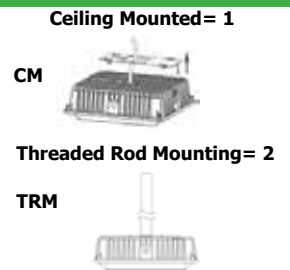

Canopy Light- III

Fuel Pump Canopy Luminaires / Exterior Fixtures & Retrofit Kits

Model Number	CP-100W-1111-1601 (CM)	CP-130W-1111-1601 (CM)	CP-150W-3111-1601 (CM)
	CP-100W-1112-1601 (TRM)	CP-130W-1112-1601 (TRM)	CP-150W-3112-1601 (TRM)
PIC Code	C-100	C-130	C-150
Wattage	100W	130W	150W
Lumen	11,500 LM	14,900 LM	17,000 LM
Power Supply	Meanwell	Meanwell	Meanwell: CLG
Dimension	10.6" x 10.6" x 3.5"		15.0" x 15.0" x 3.1"
Voltage	AC100~277V 50/60Hz		1601= AC100~277V 50/60Hz 1602= AC 200~400V

COMMON SPECS:

Lumen Efficacy	110~115 LM/W	CCT	4,000K, 5,000K, 5,700K
Viewing Angle	110°	IP Grade	IP65

Canopy Light- III

Fuel Pump Canopy Luminaires / Exterior Fixtures & Retrofit Kits

Model Number	CP-45W-2111-1601 (CM)	CP-75W-2111-1601 (CM)
	CP-45W-2112-1601 (TRM)	CP-75W-2112-1601 (TRM)
PIC Code	C-045	C-075
Wattage	45W	75W
Lumen	5,000 LM	8,600 LM

COMMON SPECS:

Dimension	10.6" x 10.6" x 3.5"	LED Brand	LUMILEDS
Voltage	AC100~277V 50/60Hz	CCT	4,000K, 5,000K, 5,700K
Power Supply	Song Sheng	IP Grade	IP65
Lumen Efficacy	110~115 LM/W	Housing	Aluminum
Viewing Angle	110°		