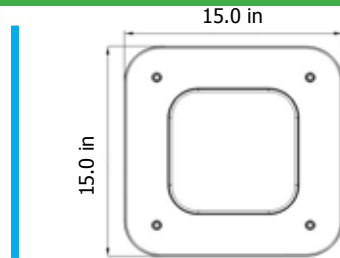

Canopy Light- III

Fuel Pump Canopy Luminaires / Exterior Fixtures & Retrofit Kits

Model Number	CP-100W-1111-1601 (CM)	CP-130W-1111-1601 (CM)	CP-150W-3111-1601 (CM)
	CP-100W-1112-1601 (TRM)	CP-130W-1112-1601 (TRM)	CP-150W-3112-1601 (TRM)
PIC Code	C-100	C-130	C-150
Wattage	100W	130W	150W
Lumen	11,500 LM	14,900 LM	17,000 LM
Power Supply	Meanwell	Meanwell	Meanwell: CLG
Dimension	10.6" x 10.6" x 3.5"		15.0" x 15.0" x 3.1"
Voltage	AC100~277V 50/60Hz		1601= AC100~277V 50/60Hz 1602= AC 200~400V

COMMON SPECS:

Lumen Efficacy	110~115 LM/W	CCT	4,000K, 5,000K, 5,700K
Viewing Angle	110°	IP Grade	IP65

Canopy Light- III

Fuel Pump Canopy Luminaires / Exterior Fixtures & Retrofit Kits

Model Number	CP-45W-2111-1601 (CM)	CP-75W-2111-1601 (CM)
	CP-45W-2112-1601 (TRM)	CP-75W-2112-1601 (TRM)
PIC Code	C-045	C-075
Wattage	45W	75W
Lumen	5,000 LM	8,600 LM

COMMON SPECS:

Dimension	10.6" x 10.6" x 3.5"	LED Brand	LUMILEDS
Voltage	AC100~277V 50/60Hz	CCT	4,000K, 5,000K, 5,700K
Power Supply	Song Sheng	IP Grade	IP65
Lumen Efficacy	110~115 LM/W	Housing	Aluminum
Viewing Angle	110°		