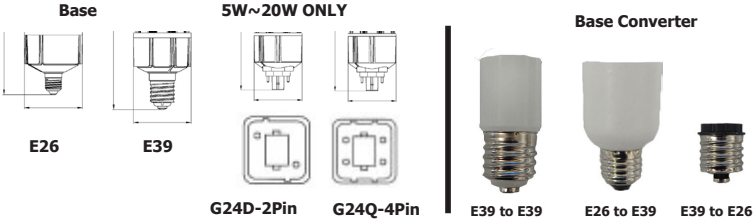

Corn Light LED

Clear Standard Product G24 Frosted 150W

Model Number	Wattage	Lumen	Base	Size	Lumen	Lumen Efficacy	Price
CLW-5W	5W	550LM	E26	Φ45*130 MM	550LM	100~110 LM/W	\$15.00
CLW-7W	7W	770LM	E26	Φ45*130 MM	770LM		\$17.00
CLW-9W	9W	990LM	E26	Φ45*145 MM	990LM		\$19.00
CLW-12W	12W	1,320LM	E26	Φ45*165 MM	1,320LM		\$20.00
CLW-15W	15W	1,650LM	E26	Φ70*160 MM	1,650LM		\$30.00
CLW-20W	20W	2,200LM	E26	Φ70*180 MM	2,200LM		\$34.00

Only 30W to 60W Base E26 to E39 Only 5W~20W Base can be E26, G24Q- 2 Pin = G2 / G24Q- 4 Pin = G4

Model Number	Wattage	Lumen	Base	Size	Lumen	Lumen Efficacy	Price
CLW-30W	30W	3,450LM	E26, E39	Φ93*230 MM	4,100LM	130~140 LM/W	\$58.00
CLW-40W	40W	4,600LM	E26,E39	Φ93*260 MM	54,00LM		\$64.00
CLW-60W	60W	6,900LM	E26,E39	Φ93*285 MM	8,100LM		\$76.00
CLW-80W	80W	9,200LM	E39	Φ125*270 MM	11,100LM		\$120.00
CLW-100W	100W	11,500LM	E39	Φ125*290 MM	13,500LM		\$128.00
CLW-120W	120W	13,800LM	E39	Φ125*310 MM	16,200LM		\$140.00
CLW-150W	150W	17,000LM	E39	Φ125*335 MM	20,250LM		\$170.00

COMMON SPECS:

LED Type	Epistar SMD2835	CRI	>80
Viewing Angle	360°	IP Grade	IP 64
Voltage	AC100~277V 50 / 60 Hz	Certificate	UL, E39 base with DLC
CCT	CUL UL: 2,700K, 3,000K, 3,500K, 4,000K, 4,500K, 5,000K, 5,700K, 6,000K, 6,500K / DLC: 4000K, 5000K, 5700K	Cover	Clear or Frosted