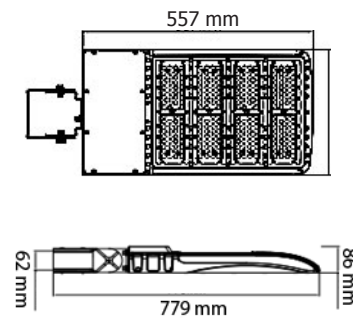

### Optional

Photocell : PC

Microwave Motion Sensor : MS  
Only Available for 185W, 240W, 300W

Model Number	S60SST3A1	S90SST3A1	S120SST3A1	S150HLT3A1	S185WAT3A1	S240WAT3A1	S300WAT3A1
PIC Code	SB-60	SB-90	SB-120	SB-150	SB-185/SB-185M	SB-240/SB-240M	SB-300/SB-300M
Wattage/ Power Supply	60W Song Sheng	90W Song Sheng	120W Song Sheng	150W Meanwell	*185W Meanwell Dimmable	*240W Meanwell Dimmable	*300W Meanwell Dimmable
Number of Modules	2	2	2	2	3	4	4
Lumen	7,800 LM	11,700 LM	15,600 LM	19,500 LM	24,050 LM	31,200 LM	39,000 LM
Driver Dimmable	No	No	No	No	Yes	Yes	Yes

### COMMON SPECS :

Lumen Efficacy	125~140 LM/W	Voltage	AC100~277V
Viewing Angle	150*85 degree lighting	CCT	4000K, 5000K, 5700K
LED	LUMILEDS / Philips	IP Grade	IP65

Model NO.	PIC Code	Watts	MSRP	PG&E Code
S60SST3[AM,DM,YM]A1	SB-60	60W	\$220.00	LT014
S90SST3[AM,DM,YM]A1	SB-90	90W	\$250.00	LT013
S120SST3[AM,DM,YM]A1	SB-120	120W	\$270.00	LT012
S150HLT3[AM,DM,YM]A1	SB-150	150W	\$300.00	LT012
S185WAT3[AM,DM,YM]A1	SB-185 SB-185M	185W	\$430.00	LT011
S240WAT3[AM,DM,YM]A1	SB-240 SB-240M	240W	\$470.00	LT009
S300WAT3[AM,DM,YM]A1	SB-300 SB-300M	300W	\$530.00	LT008