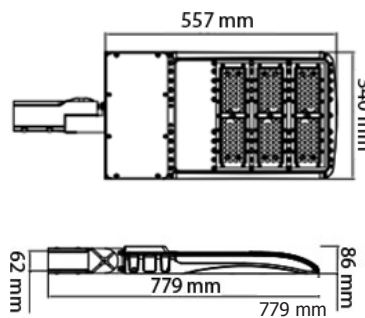

### Optional

Photocell : PC

Microwave Motion Sensor : MS  
Only Available for 185W, 240W, 300W

Model Number	S60SST3A1	S90SST3A1	S120SST3A1	S150HLT3A1	S185WAT3A1	S240WAT3A1	S300WAT3A1
PIC Code	SB-60	SB-90	SB-120	SB-150	SB-185/SB-185M	SB-240/SB-240M	SB-300/SB-300M
Wattage/ Power Supply	60W Song Sheng	90W Song Sheng	120W Song Sheng	150W Meanwell	*185W Meanwell Dimmable	*240W Meanwell Dimmable	*300W Meanwell Dimmable
Number of Modules	2	2	2	2	3	4	4
Lumen	7,800 LM	11,700 LM	15,600 LM	19,500 LM	24,050 LM	31,200 LM	39,000 LM
Driver Dimmable	No	No	No	No	Yes	Yes	Yes

### COMMON SPECS :

Lumen Efficacy	125~140 LM/W	Voltage	AC100~277V
Viewing Angle	150*85 degree lighting	CCT	4000K, 5000K, 5700K
LED	LUMILEDS / Philips	IP Grade	IP65

Model NO.	PIC Code	Watts	MSRP	PG&E Code
S60SST3[AM,DM,YM]A1	SB-60	60W	\$220.00	LT014
S90SST3[AM,DM,YM]A1	SB-90	90W	\$250.00	LT013
S120SST3[AM,DM,YM]A1	SB-120	120W	\$270.00	LT012
S150HLT3[AM,DM,YM]A1	SB-150	150W	\$300.00	LT012
S185WAT3[AM,DM,YM]A1	SB-185 SB-185M	185W	\$430.00	LT011
S240WAT3[AM,DM,YM]A1	SB-240 SB-240M	240W	\$470.00	LT009
S300WAT3[AM,DM,YM]A1	SB-300 SB-300M	300W	\$530.00	LT008