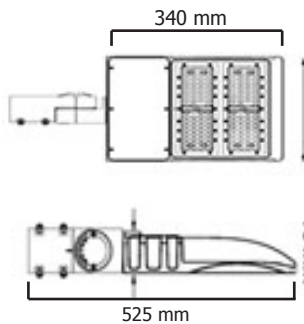

Model NO.	PIC Code	Watts	MSRP	PG&E Code
S60SST3[AM,DM,YM]A1	SB-60	60W	$220.00	LT014
S90SST3[AM,DM,YM]A1	SB-90	90W	$250.00	LT013
S120SST3[AM,DM,YM]A1	SB-120	120W	$270.00	LT012
S150HLT3[AM,DM,YM]A1	SB-150	150W	$300.00	LT012
S185WAT3[AM,DM,YM]A1	SB-185 SB-185M	185W	$430.00	LT011
S240WAT3[AM,DM,YM]A1	SB-240 SB-240M	240W	$470.00	LT009
S300WAT3[AM,DM,YM]A1	SB-300 SB-300M	300W	$530.00	LT008

How to Order:

For Example 185W, with AM Bracket, optional: Microwave Motion Sensor

S	X185 WAT3	AM	A1	5700K	MS
Products	Watts	Bracket-AM, DM, YM	5700K	*CCT	Optional PC or MS
	60W=60WSST3A1				
	90W=90WSST3A1				
	120W=120SST3A1				
	150W=150HLT3A1				
	240W=240WAT3A1				
	300W=300WAT3A1				

Optional:

MS - Microwave Motion Sensor	NONE	$50.00	PG&E
PC - Photocell	NONE	$25.00	NONE

PC: Photocell

MS: Microwave Motion Sensor

For Volume Discount, and Utility Rebate Program, please call us.