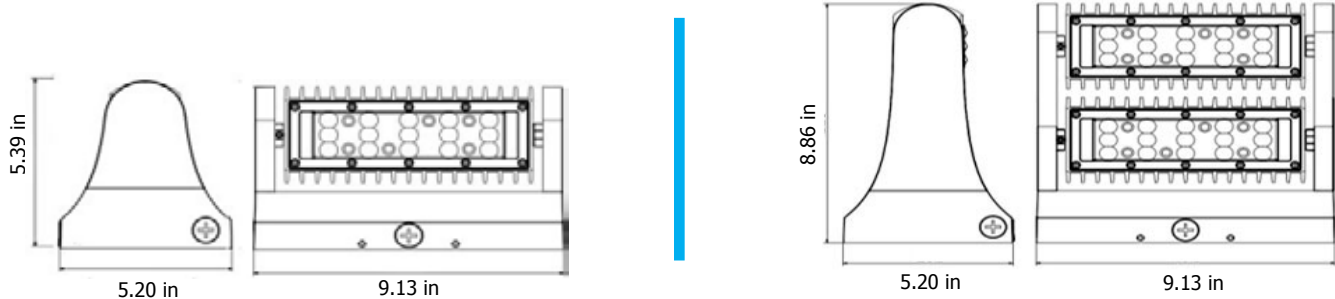

Wall Pack- Rotatable **Architectural Flood and Spot Luminaires / Exterior Fixtures & Retrofit Kits**

25W / 40W

60W / 80W

Module angle can be 270° adjusted

Model Number	RWP-25WA1	RWP-40WA1	RWP-60WA1	RWP-80WA1
PIC Code	WR-025	WR-040	WR-060	WR-080
Wattage	25W	40W	60W	80W
Size	5.39" X 5.20" X 9.13"		8.86" X 5.20" X 9.13"	
Number of Modules	1	1	2	2
Lumen	3,250 LM	5,200LM	7,800LM	10,400LM

COMMON SPECS:

Lumen Efficacy	125~130 LM/W	CCT	4,000K, 5,000K, 5,700K
LED / Power Supply	CREE, MHB-B / Song Sheng	IP Grade	IP65
Voltage	AC100~277V 50/60HZ	Lighting Angle	60°

Product Diagram:

Model NO.	PIC Code	Watts	MSRP	PG&E Code
RWP-25WA1	WR-025	25W	\$90.00	LT015
RWP-40WA1	WR-040	40W	\$100.00	LT015
RWP-60WA1	WR-060	60W	\$160.00	LT014
RWP-80WA1	WR-080	80W	\$180.00	LT013