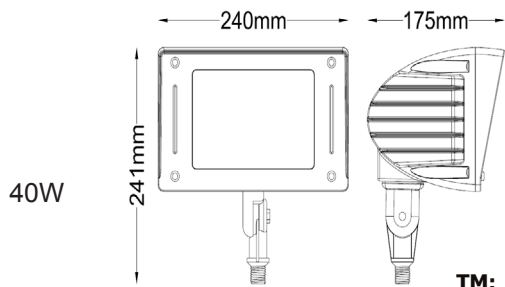

Ground Flood Light

Architectural Flood and Spot Luminaires / Exterior Fixtures & Retrofit Kits

40W

80W

120W 150W

Model Number	▲ FL- 40WCA1	▲ FL- 80WCA1	● FL-120WCA1	● FL-150WCA1
PIC Code	GL-40	GL-80	GL-120	GL-150
Wattage/Power Supply	40W/ Song Sheng	80W/ Song Sheng	120W/ Meanwell	150W/ Meanwell
Lumen	4,400LM	88,000LM	13,200LM	16,500LM
Dimension - TM	240*175*241MM	320*243*355MM	430*265*395MM	430*265*395MM

COMMON SPEC:

▲ with DLC 4.0

● No DLC 4.0

Lumen Efficacy	100~115 LM/W	CCT	3,000K, 3,500K, 4,000K, 5,000K, 5,700K
Viewing Angle	110°	IP Grade	IP 65
Voltage	AC100~277V 50/60Hz	Housing	Aluminum + Stalinite
LED Brand	Lumileds	Housing Color	Brown - standard / Vermilion - optional

40W

TM: Teeth Mounting

80W

AM: Adjustable Mounting

120W/150W

YM: Yoke Mounting

Model NO.	PIC Code	Watts	MSRP	PG&E Code
FL- 40WCA1 ▲	GL-40	40W	\$120.00	LT015
FL- 80WCA1 ▲	GL-80	80W	\$230.00	LT013
FL-120WCA1 ●	GL-120	120W	\$360.00	N/A
FL-150WCA1 ●	GL-150	150W	\$380.00	N/A