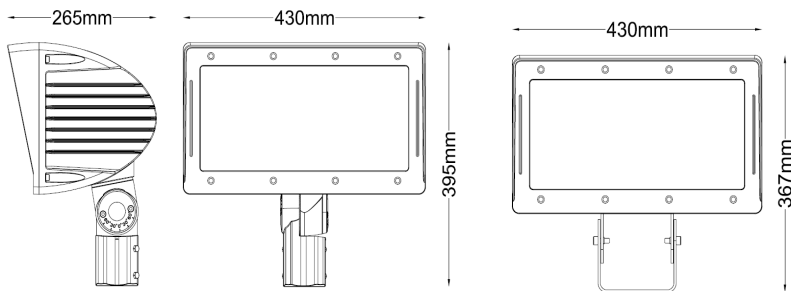

Ground Flood Light

Architectural Flood and Spot Luminaires / Exterior Fixtures & Retrofit Kits

40W

80W

120W 150W

Model Number	▲ FL- 40WCA1	▲ FL- 80WCA1	● FL-120WCA1	● FL-150WCA1
PIC Code	GL-40	GL-80	GL-120	GL-150
Wattage/Power Supply	40W/ Song Sheng	80W/ Song Sheng	120W/ Meanwell	150W/ Meanwell
Lumen	4,400LM	88,000LM	13,200LM	16,500LM
Dimension - TM	240*175*241MM	320*243*355MM	430*265*395MM	430*265*395MM

COMMON SPEC:

▲ with DLC 4.0

● No DLC 4.0

Lumen Efficacy	100~115 LM/W	CCT	3,000K, 3,500K, 4,000K, 5,000K, 5,700K
Viewing Angle	110°	IP Grade	IP 65
Voltage	AC100~277V 50/60Hz	Housing	Aluminum + Stalinite
LED Brand	Lumileds	Housing Color	Brown - standard / Vermilion - optional

40W

TM: Teeth Mounting

80W

AM: Adjustable Mounting

120W/150W

YM: Yoke Mounting

Model NO.	PIC Code	Watts	MSRP	PG&E Code
FL- 40WCA1 ▲	GL-40	40W	\$120.00	LT015
FL- 80WCA1 ▲	GL-80	80W	\$230.00	LT013
FL-120WCA1 ●	GL-120	120W	\$360.00	N/A
FL-150WCA1 ●	GL-150	150W	\$380.00	N/A