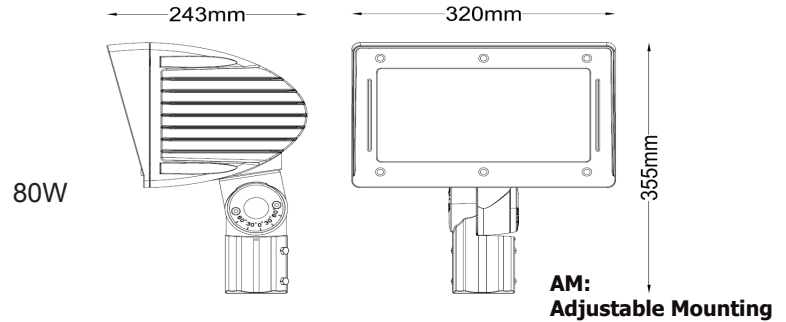

Ground Flood Light

Architectural Flood and Spot Luminaires / Exterior Fixtures & Retrofit Kits

40W

80W

120W 150W

Model Number	▲ FL- 40WCA1	▲ FL- 80WCA1	● FL-120WCA1	● FL-150WCA1
PIC Code	GL-40	GL-80	GL-120	GL-150
Wattage/Power Supply	40W/ Song Sheng	80W/ Song Sheng	120W/ Meanwell	150W/ Meanwell
Lumen	4,400LM	88,000LM	13,200LM	16,500LM
Dimension - TM	240*175*241MM	320*243*355MM	430*265*395MM	430*265*395MM

COMMON SPEC:

▲ with DLC 4.0

● No DLC 4.0

Lumen Efficacy	100~115 LM/W	CCT	3,000K, 3,500K, 4,000K, 5,000K, 5,700K
Viewing Angle	110°	IP Grade	IP 65
Voltage	AC100~277V 50/60Hz	Housing	Aluminum + Stalinite
LED Brand	Lumileds	Housing Color	Brown - standard / Vermilion - optional

40W

TM: Teeth Mounting

80W

AM: Adjustable Mounting

120W/150W

YM: Yoke Mounting

Model NO.	PIC Code	Watts	MSRP	PG&E Code
FL- 40WCA1 ▲	GL-40	40W	\$120.00	LT015
FL- 80WCA1 ▲	GL-80	80W	\$230.00	LT013
FL-120WCA1 ●	GL-120	120W	\$360.00	N/A
FL-150WCA1 ●	GL-150	150W	\$380.00	N/A