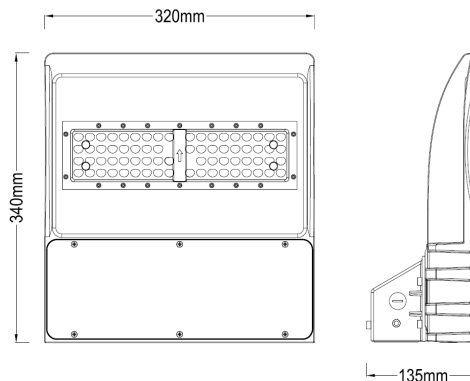

Wall Pack - Slim Outdoor Wall-Mounted Area Luminaires / Exterior Fixtures & Retrofit Kits

80W / 100W / 120W

Model Number	WP-60W-2111-1601	WP-80W-2111-1601	WP-100W-1111-1601	WP-120W-1111-1601
PIC Code	WS-60	WS-80	WS-100	WS-120
Wattage/ Power Supply	60W/ Song Sheng	80W/ Song Sheng	100W/ Meanwell	120W/ Meanwell
Size	340 x 320 x 135 mm			
Number of Modules	1	2	2	2
Lumen	7,200 LM	9,600 LM	12,000 LM	14,400 LM

COMMON SPECS:

Lumen Efficacy	115~125 LM/W	CCT	4,000K, 5,000K, 5,700K
LED Brand	Lumileds	IP Grade	IP65
Voltage	AC100~277V 50/60HZ	Viewing Angle	150 x 85° (type 3)

80/100/120W

60W

Model Number	PIC Code	Watts	MSRP	PG&E Code
WP-60W-2111-1601	WS-60	60W	\$160.00	LT014
WP-80W-2111-1601	WS-80	80W	\$200.00	LT013
WP-100W-1111-1601	WS-100	100W	\$230.00	LT013
WP-120W-1111-1601	WS-120	120W	\$240.00	LT012