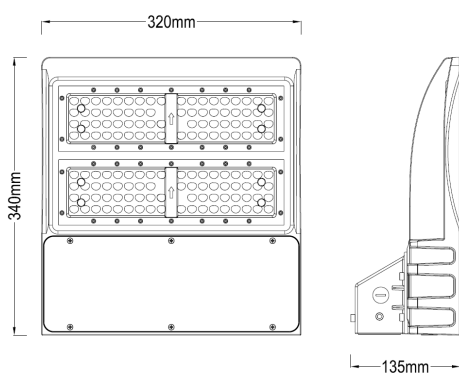

Wall Pack - Slim Outdoor Wall-Mounted Area Luminaires / Exterior Fixtures & Retrofit Kits

80W / 100W / 120W

Model Number	WP-60W-2111-1601	WP-80W-2111-1601	WP-100W-1111-1601	WP-120W-1111-1601
PIC Code	WS-60	WS-80	WS-100	WS-120
Wattage/ Power Supply	60W/ Song Sheng	80W/ Song Sheng	100W/ Meanwell	120W/ Meanwell
Size	340 x 320 x 135 mm			
Number of Modules	1	2	2	2
Lumen	7,200 LM	9,600 LM	12,000 LM	14,400 LM

COMMON SPECS:

Lumen Efficacy	115~125 LM/W	CCT	4,000K, 5,000K, 5,700K
LED Brand	Lumileds	IP Grade	IP65
Voltage	AC100~277V 50/60HZ	Viewing Angle	150 x 85° (type 3)

80/100/120W

60W

Model Number	PIC Code	Watts	MSRP	PG&E Code
WP-60W-2111-1601	WS-60	60W	\$160.00	LT014
WP-80W-2111-1601	WS-80	80W	\$200.00	LT013
WP-100W-1111-1601	WS-100	100W	\$230.00	LT013
WP-120W-1111-1601	WS-120	120W	\$240.00	LT012