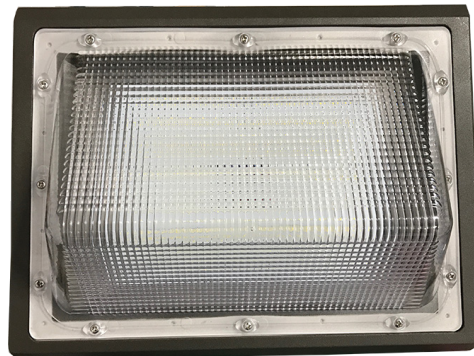

**Wall Pack - Standard**      **Outdoor Wall-Mounted Area Luminaires / Exterior Fixtures & Retrofit Kits**

60W/ 80W/ 100W/ 120W

| Model Number | WP-60WB1        | WP-80WB1        | WP-100WB1       | WP-120WB1       |
|--------------|-----------------|-----------------|-----------------|-----------------|
| PIC Code     | WP-60           | WP-80           | WP-100          | WP-120          |
| Wattage      | 60W             | 80W             | 100W            | 120W            |
| Size         | 360.5*235*194mm | 360.5*235*194mm | 360.5*235*194mm | 360.5*235*194mm |

**COMMON SPECS:**

|                   |                             |               |  |
|-------------------|-----------------------------|---------------|--|
| Lumen Efficacy    | 110~120 LM/W                | CCT           | 3,000K, 3,500K, 4,000K, 5,000K, 5,700K |
| LED/ Power Supply | Epistar SMD2835/ Song Sheng | IP Grade      | IP65                                   |
| Voltage           | 100~277VAC 50/60Hz          | Viewing Angle | 110°                                   |