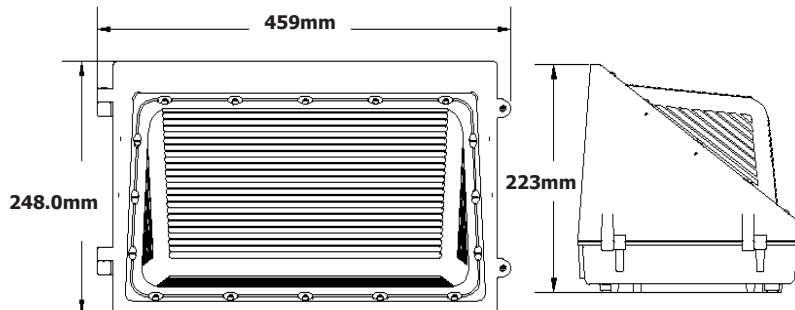

100W/ 120W

Model Number	PIC Code	Watts	MSRP	PG&E Code
WP-60WB1	WP-60	60W	$140.00	LT014
WP-80WB1	WP-80	80W	$140.00	LT013
WP-100WB1	WP-100	100W	$200.00	LT013
WP-120WB1	WP-120	120W	$210.00	LT012

How to Order:

WP — 100WB1 — 5700K
Product   Watts   CCT

For Volume Discount, and Utility Rebate Program, please call.