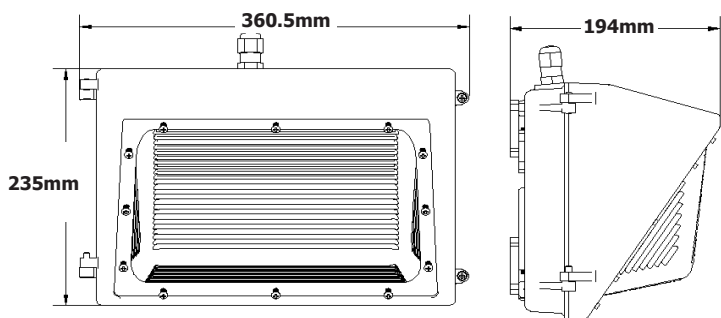

**Wall Pack - Standard**      **Outdoor Wall-Mounted Area Luminaires / Exterior Fixtures & Retrofit Kits**

60W/ 80W/ 100W/ 120W

| Model Number | WP-60WB1        | WP-80WB1        | WP-100WB1       | WP-120WB1       |
|--------------|-----------------|-----------------|-----------------|-----------------|
| PIC Code     | WP-60           | WP-80           | WP-100          | WP-120          |
| Wattage      | 60W             | 80W             | 100W            | 120W            |
| Size         | 360.5*235*194mm | 360.5*235*194mm | 360.5*235*194mm | 360.5*235*194mm |

**COMMON SPECS:**

|                   |                             |               |  |
|-------------------|-----------------------------|---------------|--|
| Lumen Efficacy    | 110~120 LM/W                | CCT           | 3,000K, 3,500K, 4,000K, 5,000K, 5,700K |
| LED/ Power Supply | Epistar SMD2835/ Song Sheng | IP Grade      | IP65                                   |
| Voltage           | 100~277VAC 50/60Hz          | Viewing Angle | 110°                                   |